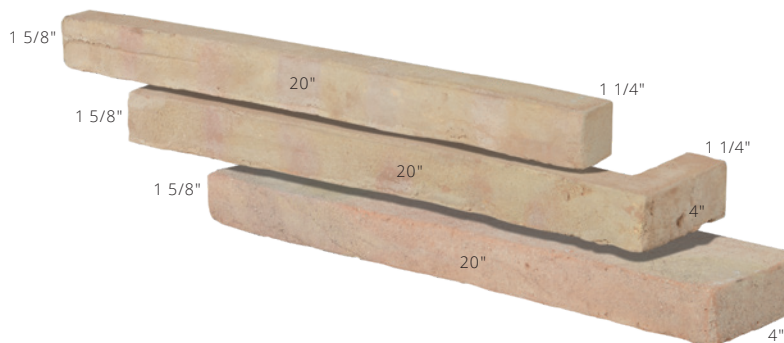

As a result of this unique partnership, we are able to create a consistent product and meet the custom demands of any project.

AVAILABLE SIZES

Natural or limewash

We offer our Terracotta Bricks in two naturally fired hues, five different lime washes and mottled options. Washes are individually applied—proudly by our own artisans' brushes.

AVAILABLE COLORS & FINISHES

SIZE SHOWN: 20"L X 1 5/8"H X 4"D

ALKUSARI S T O N E

NATURALLY FIRED

Natural

OPAQUE LIMEWASH

White

MOTTLED LIMEWASH