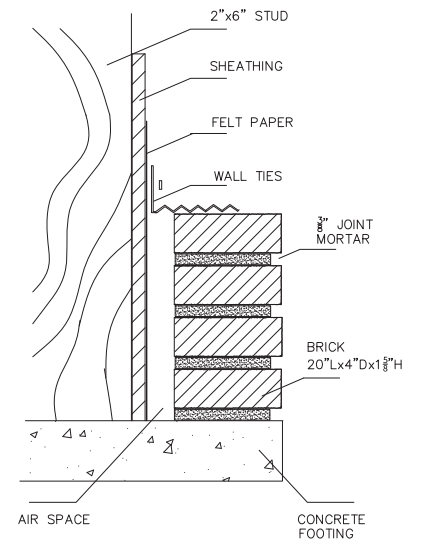

INSTALLATION