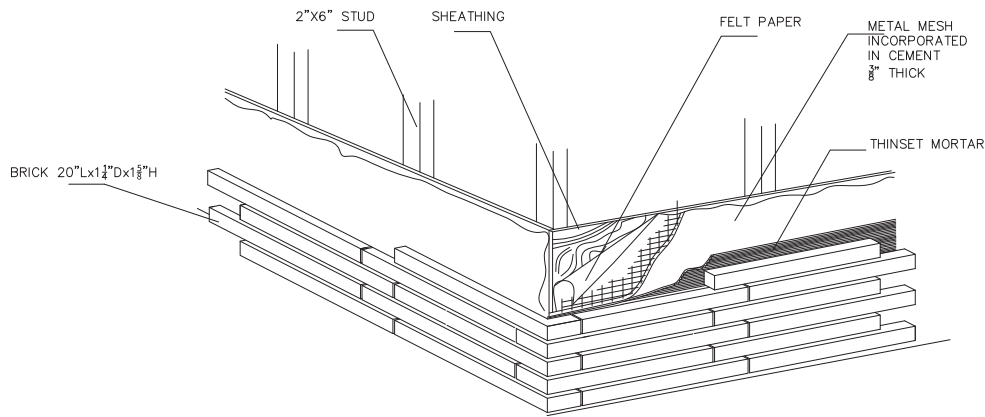

Black

Mottled Black

SPECIFICATIONS

WEIGHT	2.25 LBS. EA.
FINISH	NATURAL
WATER ABSORPTION	5% AVG.
APPLICATIONS	EXTERIOR/INTERIOR

INSTALLATION

SPECIFICATIONS

WEIGHT	8 LBS. EA.
FINISH	NATURAL
WATER ABSORPTION	5% AVG.
APPLICATIONS	EXTERIOR/INTERIOR