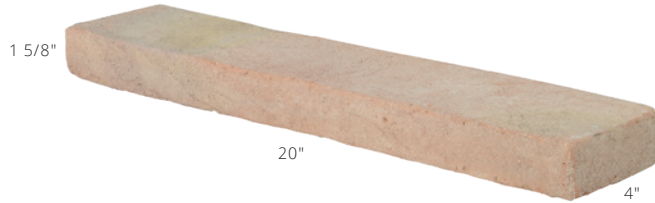

Black

Mottled Black

SPECIFICATIONS

WEIGHT	2.25 LBS. EA.
FINISH	NATURAL
WATER ABSORPTION	5% AVG.
APPLICATIONS	EXTERIOR/INTERIOR

INSTALLATION

SPECIFICATIONS

WEIGHT	8 LBS. EA.
FINISH	NATURAL
WATER ABSORPTION	5% AVG.
APPLICATIONS	EXTERIOR/INTERIOR