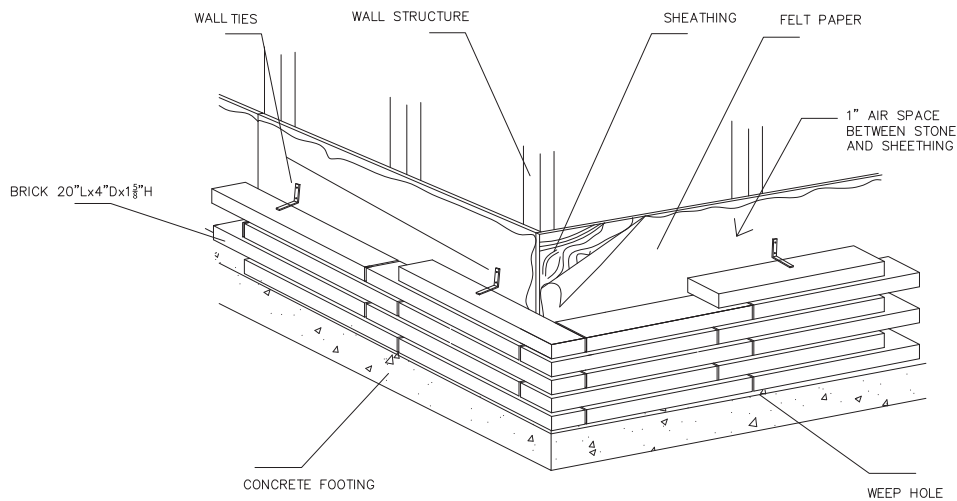

INSTALLATION