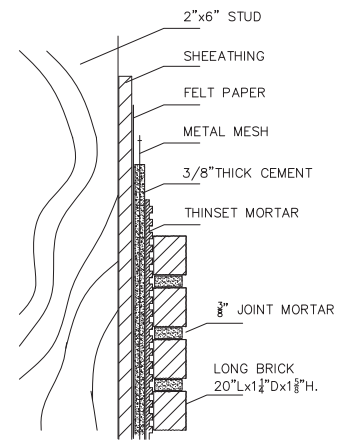

Black

Mottled Black

SPECIFICATIONS

WEIGHT	2.25 LBS. EA.
FINISH	NATURAL
WATER ABSORPTION	5% AVG.
APPLICATIONS	EXTERIOR/INTERIOR

INSTALLATION

SPECIFICATIONS

WEIGHT	8 LBS. EA.
FINISH	NATURAL
WATER ABSORPTION	5% AVG.
APPLICATIONS	EXTERIOR/INTERIOR