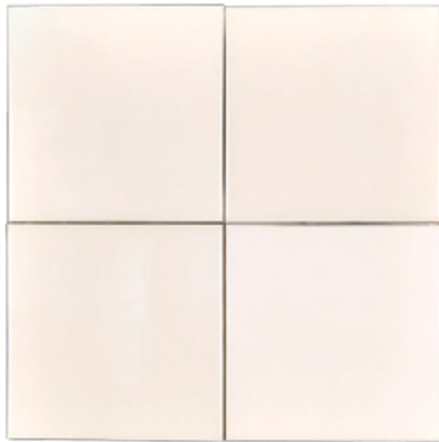

wall **White** seroui ceramic collection, 6" X 6" field, flat rail moulding, 1" X 3" running bond mosaic field, bar liner moulding, 6" X 12" field, base moulding; floor **Siena Blend** principal stone, wave mosaic field sizes, chateau finish

## FIELD COLORS

singles, shown in 6" X 6" field size

**White**  
SC-WH-66

**Cream**  
SC-CR-66

**Light Grey**  
SC-LG-66

**Dark Grey**  
SC-DG-66

## FIELD SIZES, MOSAICS & MOULDINGS

singles, shown in dark grey field color

**6" X 6"**  
SC-DG-66

**6" X 12"**  
SC-DG-66

**3" X 6"**  
SC-DG-66

## MOULDINGS

singles, shown in dark grey field color

**Quarter Round**  
SC-DG-QRO  
1" X 6" X 1/2"

**Bar Liner**  
SC-DG-BRL  
1" X 6" X 3/4"

**Chair Rail**  
SC-DG-CHR  
2" X 6" X 1"

**Flat Rail**  
SC-DG-FLR  
2" X 6" X 3/4"