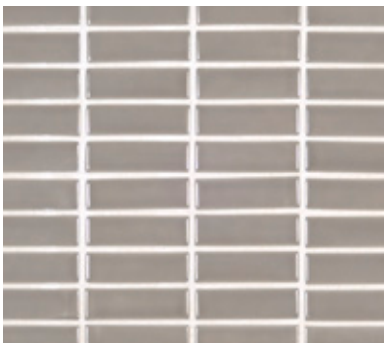

## FIELD COLORS

singles, shown in 6" X 6" field size

**White**  
SC-WH-66

**Cream**  
SC-CR-66

**Light Grey**  
SC-LG-66

**Dark Grey**  
SC-DG-66

## FIELD SIZES, MOSAICS & MOULDINGS

singles, shown in dark grey field color

**6" X 6"**  
SC-DG-66

**6" X 12"**  
SC-DG-66

**3" X 6"**  
SC-DG-66

## MOSAICS

mesh mounted, stacked and running bond mosaic fields shown in dark grey field color

**Stacked**  
SC-DG-ST-13

**Running Bond**  
SC-DG-RB-13

**Running Bond Blend**  
SC-BLEND-RB-13

## MOULDINGS

singles, shown in dark grey field color

**Quarter Round**  
SC-DG-QRO  
1" X 6" X 1/2"

**Bar Liner**  
SC-DG-BRL  
1" X 6" X 3/4"

**Chair Rail**  
SC-DG-CHR  
2" X 6" X 1"

**Flat Rail**  
SC-DG-FLR  
2" X 6" X 3/4"