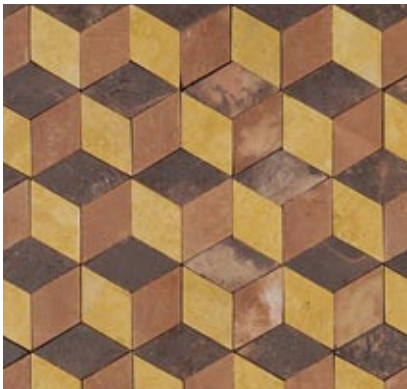

Black 1 terra revival collection, mosaic pattern; **Black 2** terra revival collection, mosaic pattern; **Negro** principal stone, honed, moulding 211; **Negro** principal stone, chateau finish, 3" X 6"

© Alkuseri Stone 2011. Updated on June 14, 2012

AVAILABLE MOSAIC PATTERNS

mesh mounted

Tumbling Block
TR-MP-TBK-512512
5 1/2" X 5 1/2"

Herringbone
TR-MP-HBN-612612
6 1/2" X 6 1/2"

Shadow Box
TR-MP-SBX-88
8" X 8"