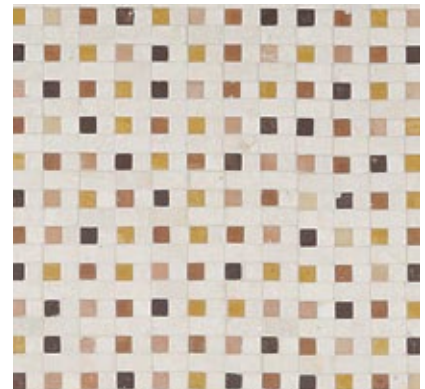

Black 1 terra revival collection, mosaic pattern; **Black 2** terra revival collection, mosaic pattern; **Negro** principal stone, honed, moulding 211; **Negro** principal stone, chateau finish, 3" X 6"

© Alkuseri Stone 2011. Updated on June 14, 2012

AVAILABLE MOSAIC PATTERNS

mesh mounted

Tumbling Block
TR-MP-TBK-512512
5 1/2" X 5 1/2"

Herringbone
TR-MP-HBN-612612
6 1/2" X 6 1/2"

Shadow Box
TR-MP-SBX-88
8" X 8"

Pinwheel
TR-MP-PNW-88
8" X 8"

Mireya
TR-MP-MRY-88
8" X 8"

Triangle
TR-MP-TRI-812812
8 1/2" X 8 1/2"

Black 1
TR-MP-BK1-88
8" X 8"

Black 2
TR-MP-BK2-88
8" X 8"

Panel
TR-MP-PAN-812812
8 1/2" X 8 1/2"

AVAILABLE MOSAIC PATTERNS