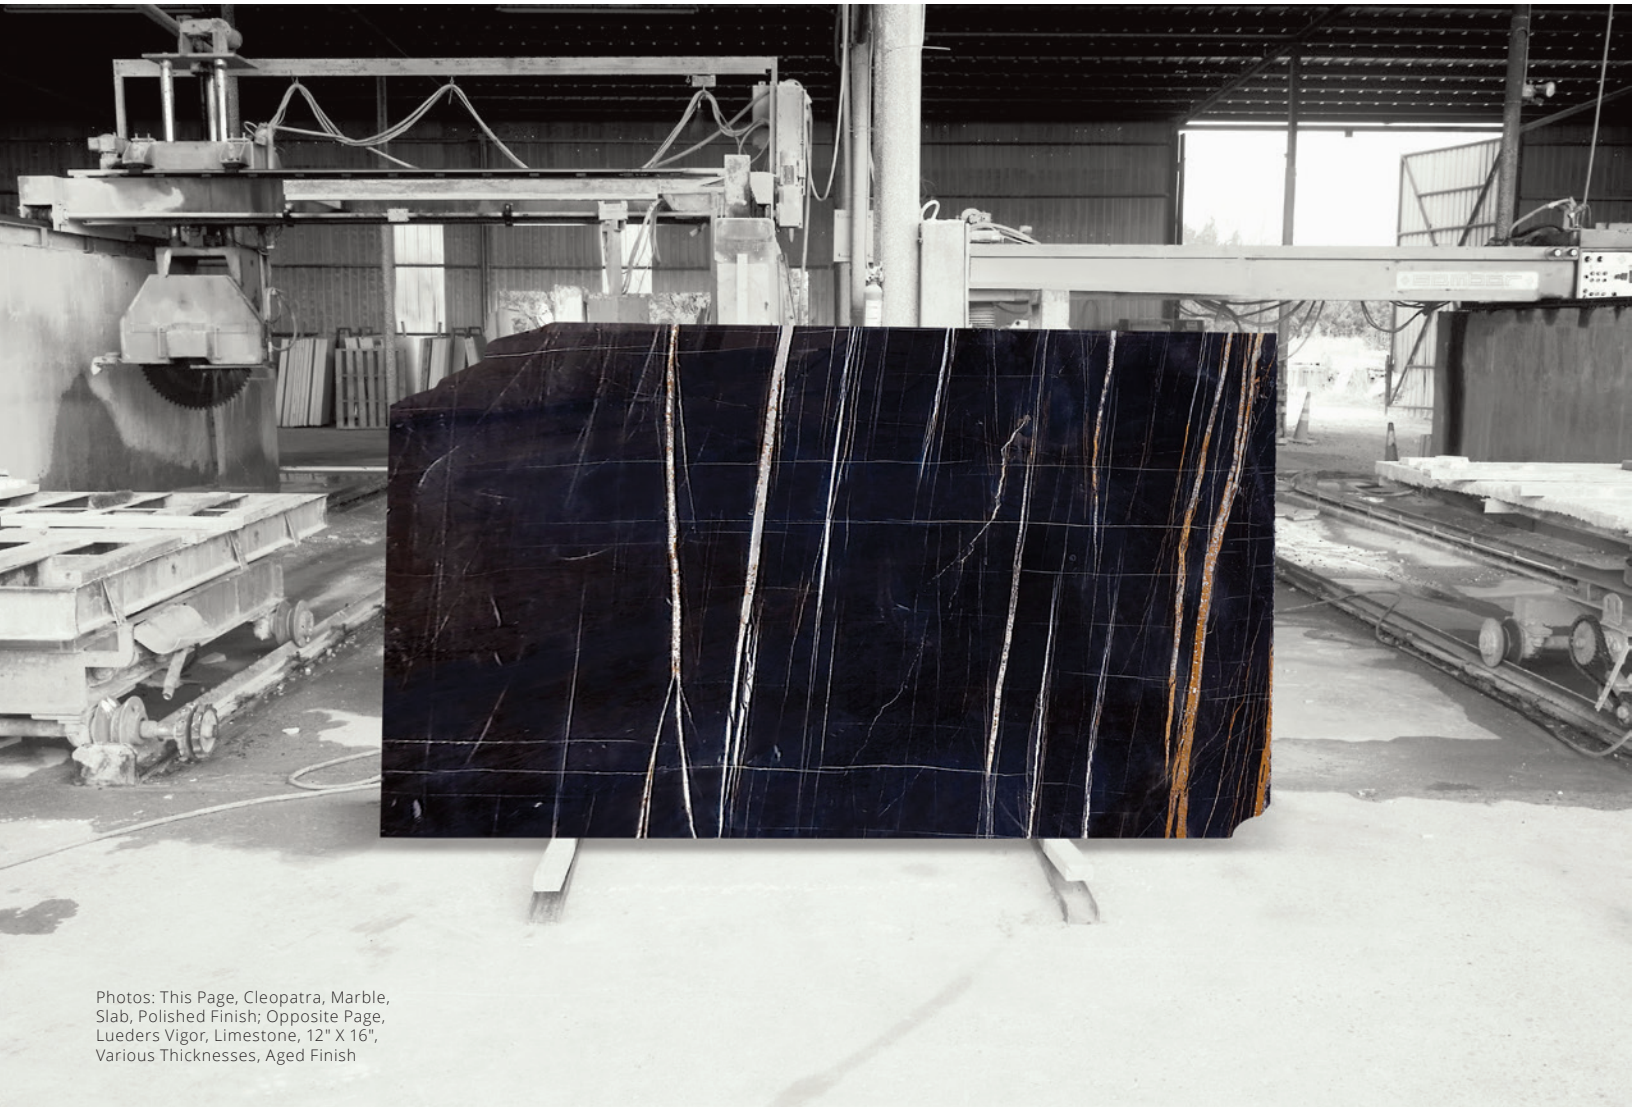

Photos: This Page, Cleopatra, Marble, Slab, Polished Finish; Opposite Page, Lueders Vigor, Limestone, 12" X 16", Various Thicknesses, Aged Finish