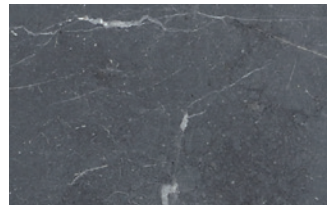

VASIO

PRINCIPAL STONES | MARBLE vso

SIZES

SQUARE
3/4" THICKNESS

- 12" x 12" •
- 18" x 18" •
- 24" x 24" •
- 32" x 32"
- 36" x 36"
- 48" x 48"

RECTANGLE
3/4" THICKNESS

- 12" x 24" •
- 18" x 32"
- 18" x 36"
- 24" x 36"
- 24" x 48"

SLABS

THICKNESS

3/4"

• ALSO AVAILABLE IN 1/2" THICKNESSES

Please contact us if you require additional custom sizes and thicknesses for your project. As the source and manufacturer, we are capable of providing bespoke material to our customers.

FINISHES

Honed hn