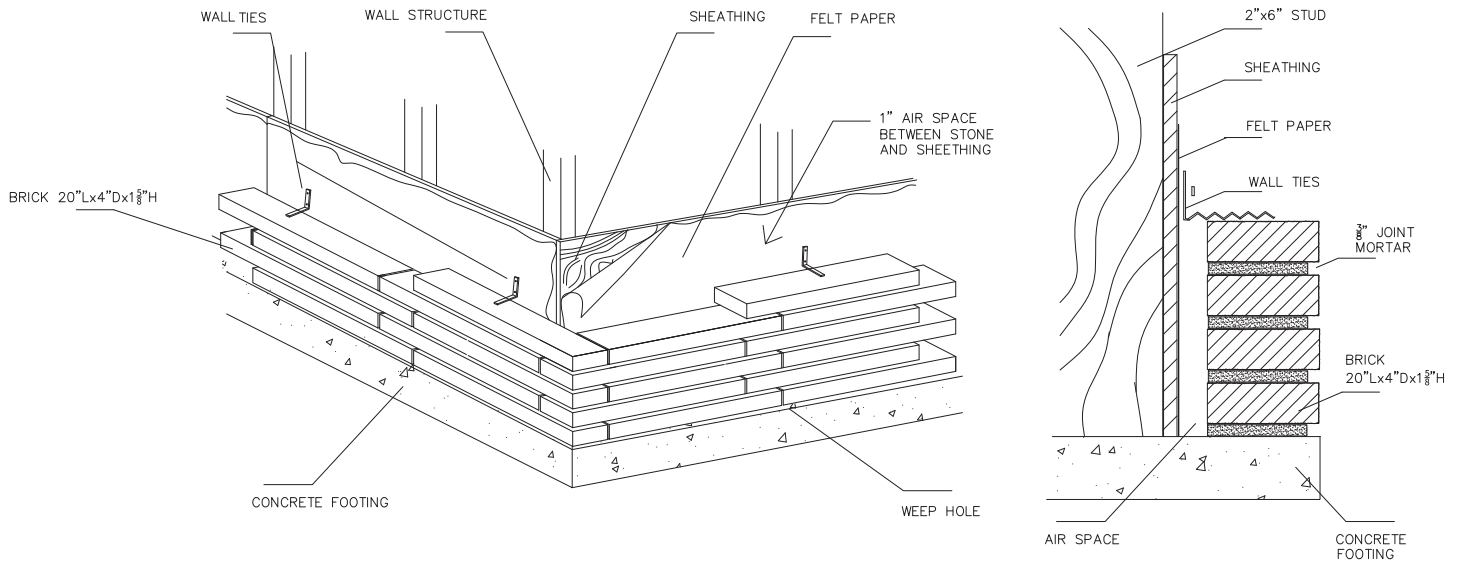

INSTALLATION

EXAMPLE SHOWN IN TERRACOTTA BRICK, 20"L X 1 5/8"H X 4"D